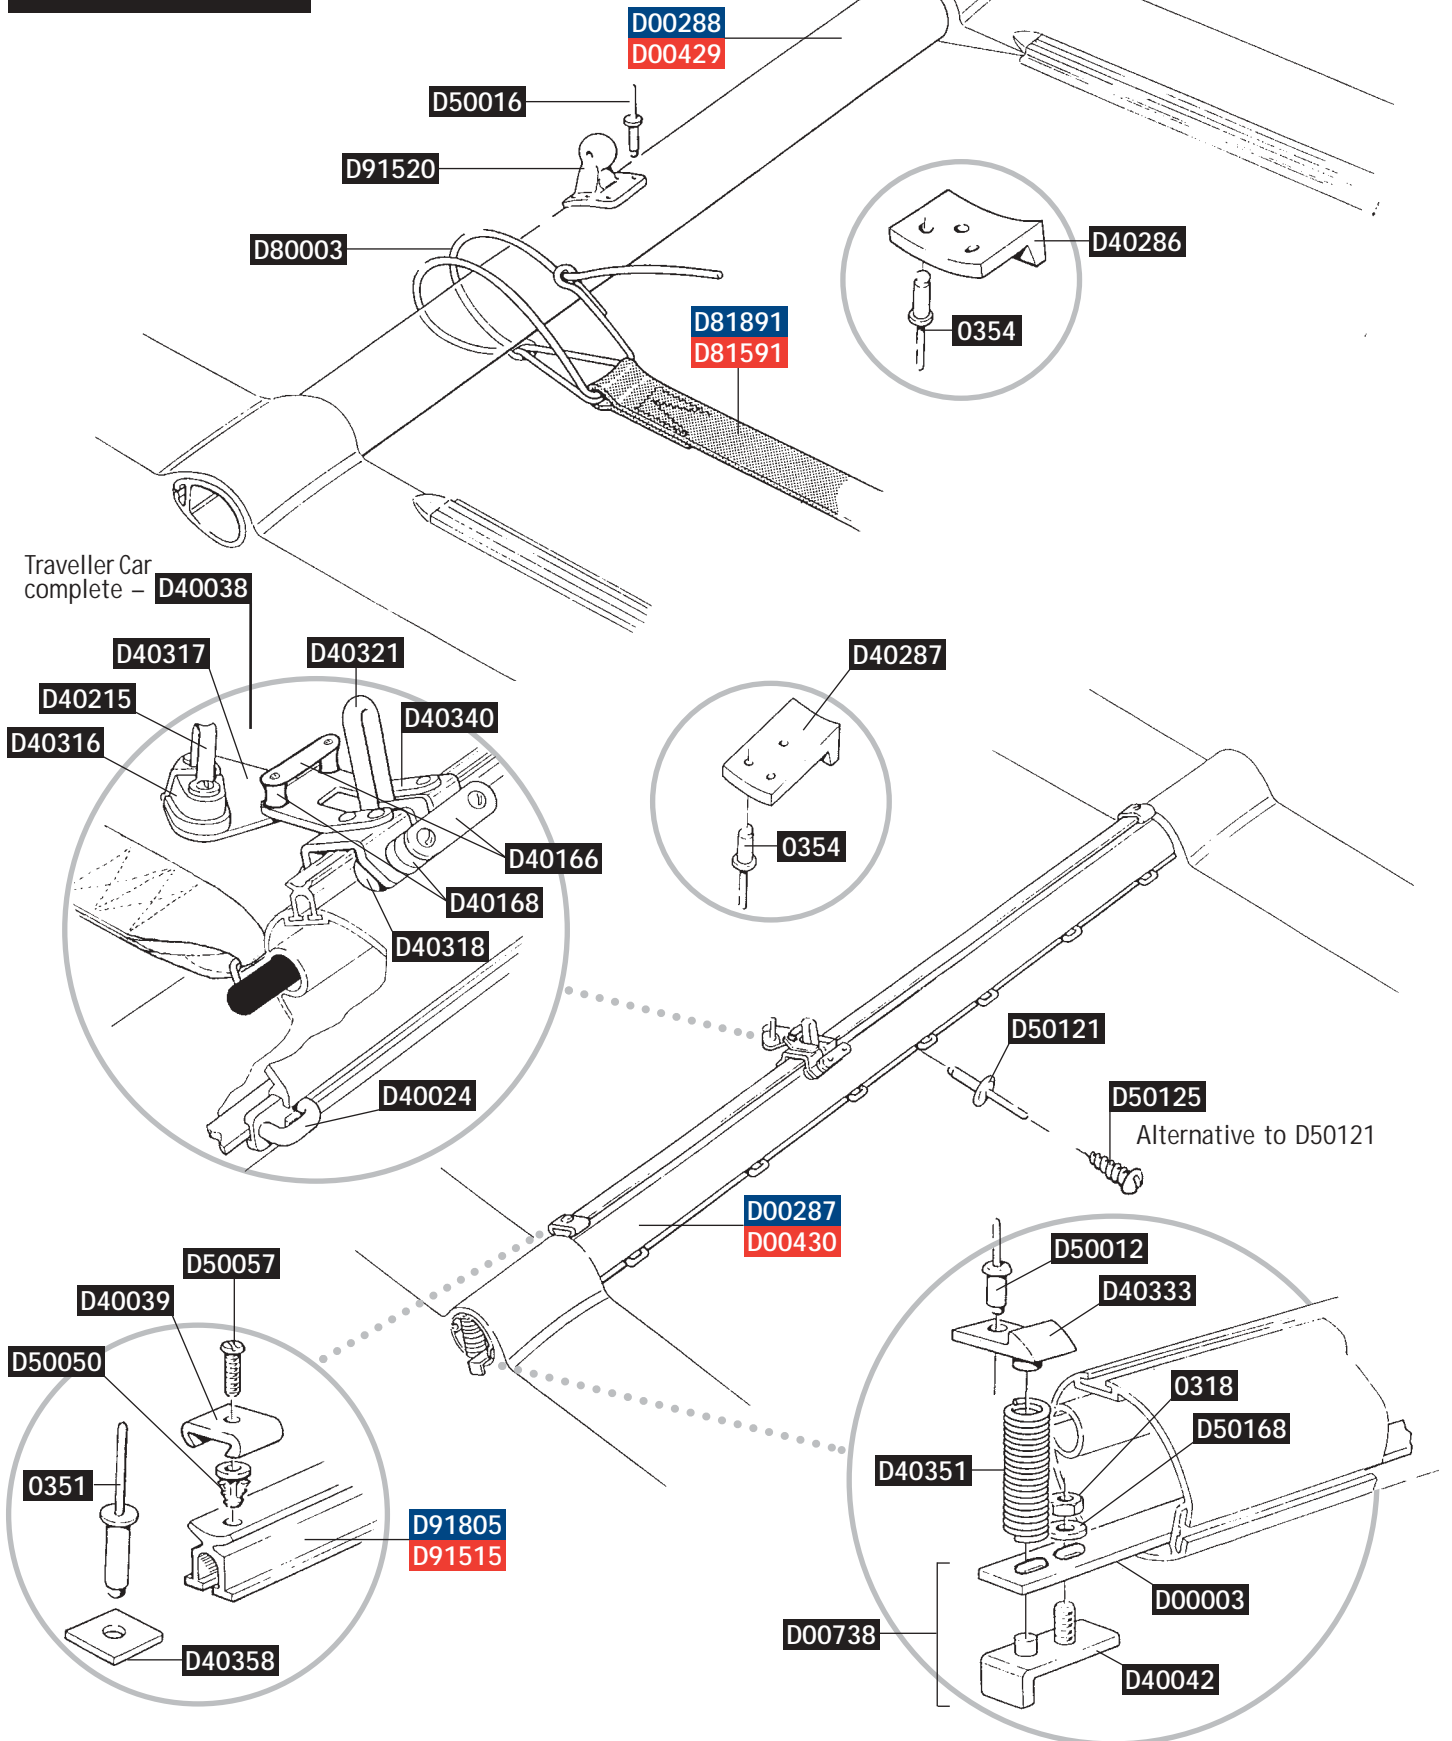

SECTION 2

Beam fittings

KEY

- for Dart 18 only
- for Dart 15 only
- Universal