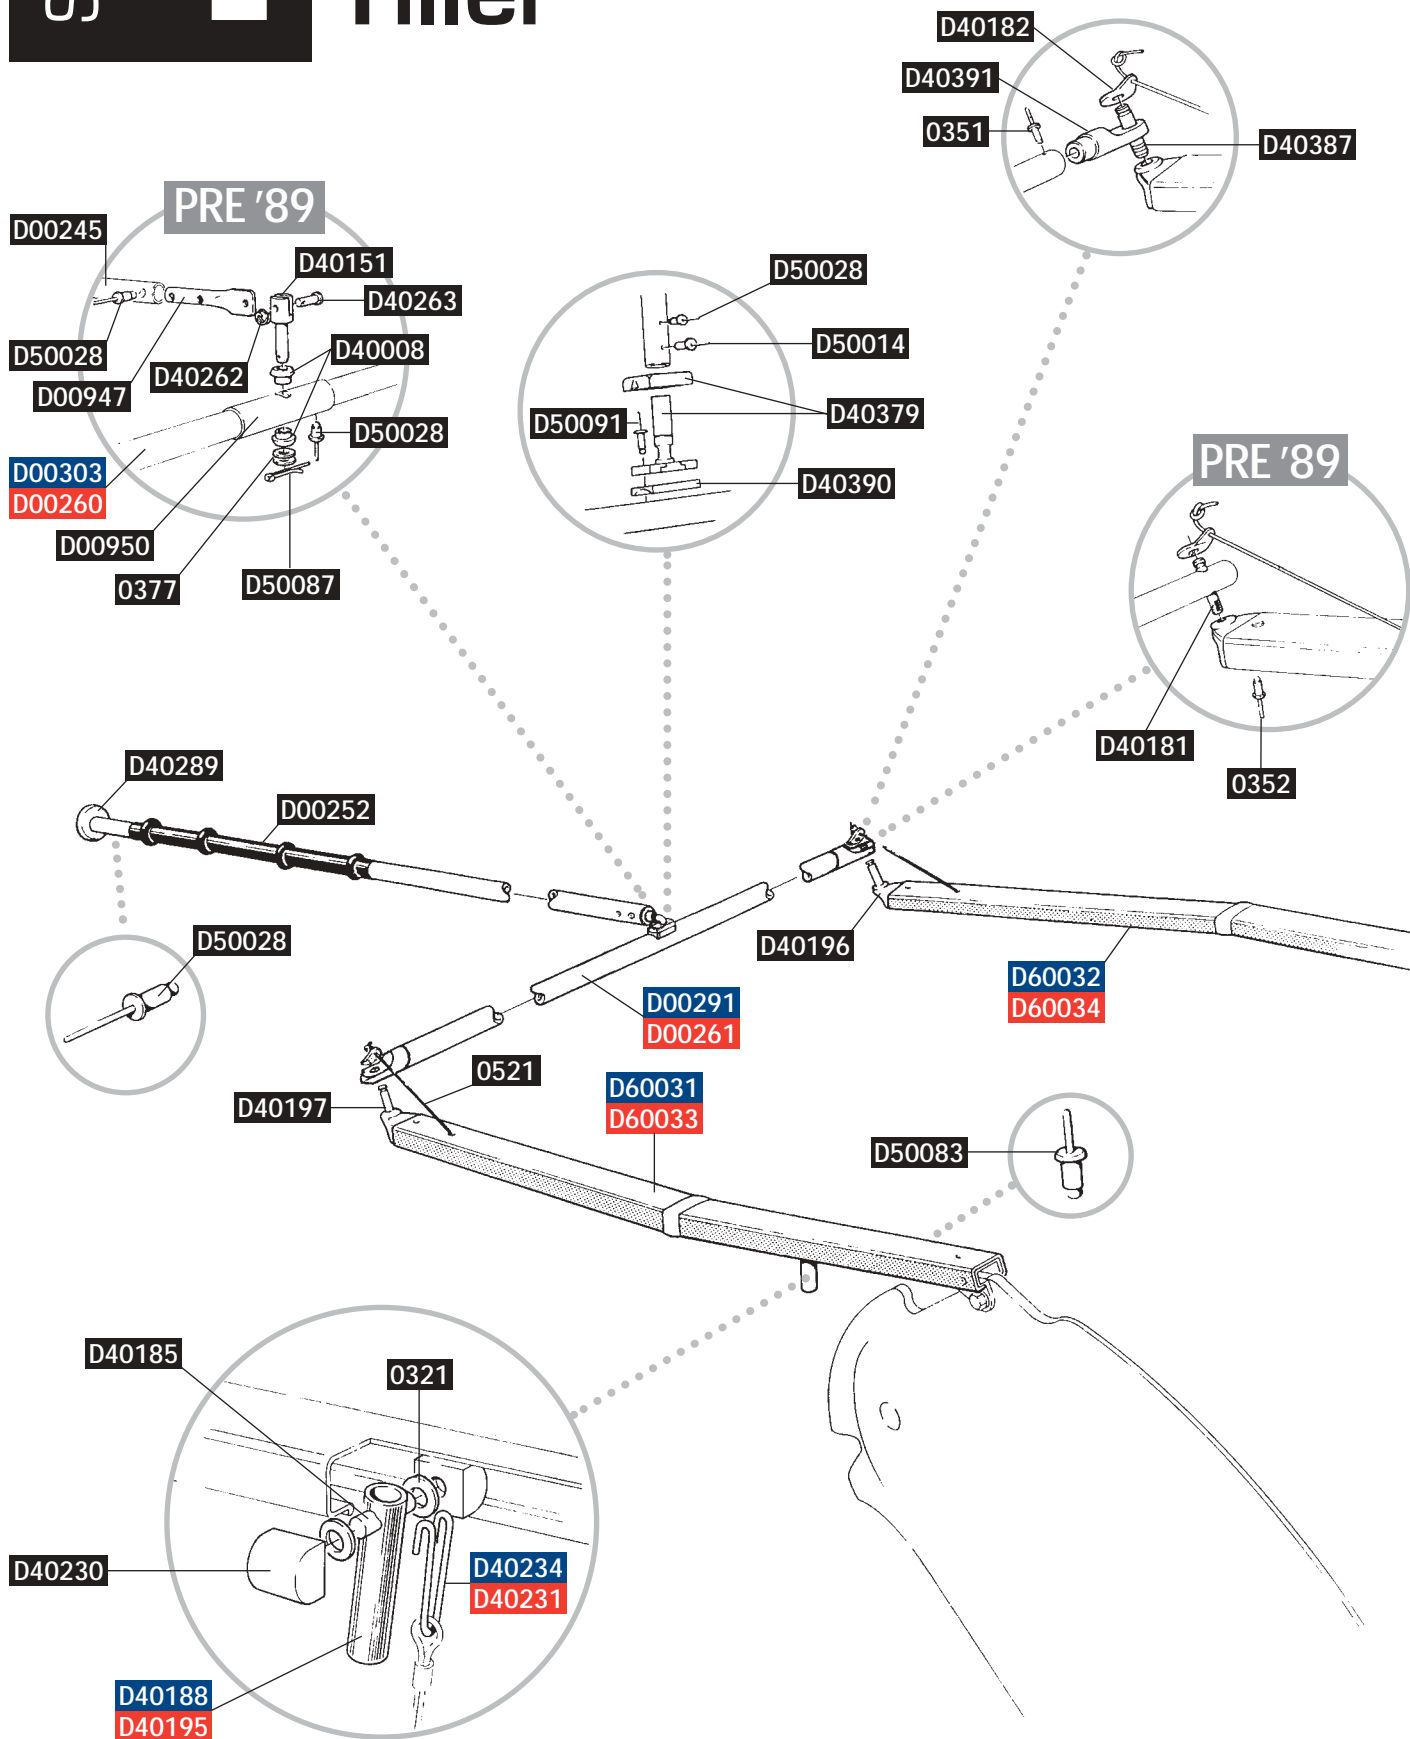

SECTION

4

Tiller

KEY

- for Dart 18 only
- for Dart 15 only
- Universal