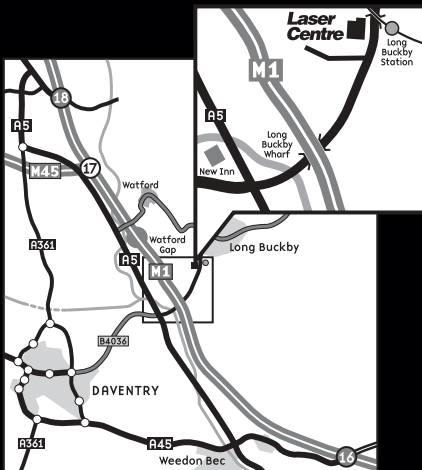

Laser

DIRECT

OUR MISSION TO YOU...

LaserDirect operates from the Laser Centre in Long Buckby – the world's leading sailboat store and the only place to buy a new Dart or Laser in England and Wales.

Just 15 minutes from Junction 16 on the M1 you will find Darts and Lasers plus genuine Dart and Laser parts in the superb showroom.

Enjoy a cup of coffee, watch the latest Dart video and discover more about any aspect of Dart sailing – Laser Centre offers free sailing advice.

Laser Centre opening hours:
Monday – Saturday 9am – 5.00pm

To provide an outstanding after sales support with quick, efficient and informed service. From our Laser Direct HQ the team is available to offer expert advice and help with your orders, six days a week. Open 9.00am – 5.00pm Monday – Saturday. Outside working hours, orders can be sent by fax on 01327 841611 or email laserdirect@lasersailing.com

Secure online ordering for all parts and accessories at www.lasersailing.com

Visit the site for details on the complete Dart and Laser range, events, news, offers, articles and comments from top sailing names around the world. Ordering your Dart spares and accessories has never been better value or easier. Simply phone **01327 841610**

It pays to belong to your Class Association!

Membership of a Dart class association is a great way to maximise the enjoyment from your catamaran. Each class organises training and a full events programme and publishes regular magazines or newsletters to keep you informed. Visit the class association websites for more information:

Dart 18 Class Association Jenny Lloyd
Bryn Hafren, Leighton, Welshpool, Powys SY21 8HC
Phone 01938 553591 www.dart18.com

Dart 15 Class Association Mark Aldridge
9 Parcell Walk, Godmanchester, Cambs PE29 2YL
Phone 01480 353434 www.dart15.com

Club Laser

The exclusive club that says a lot about you and costs nothing to join ...and if you own a Dart, you're in!

- In for the chance to win great holidays
- In for news and views
- In for regular competitions
- In for a whole lot more!

Join on-line at www.lasersailing.com or contact the Laser Centre. If you are a member of both the class association and Club Laser you will benefit from exclusive discounts on selected Darts parts and accessories.

Order online: www.lasersailing.com