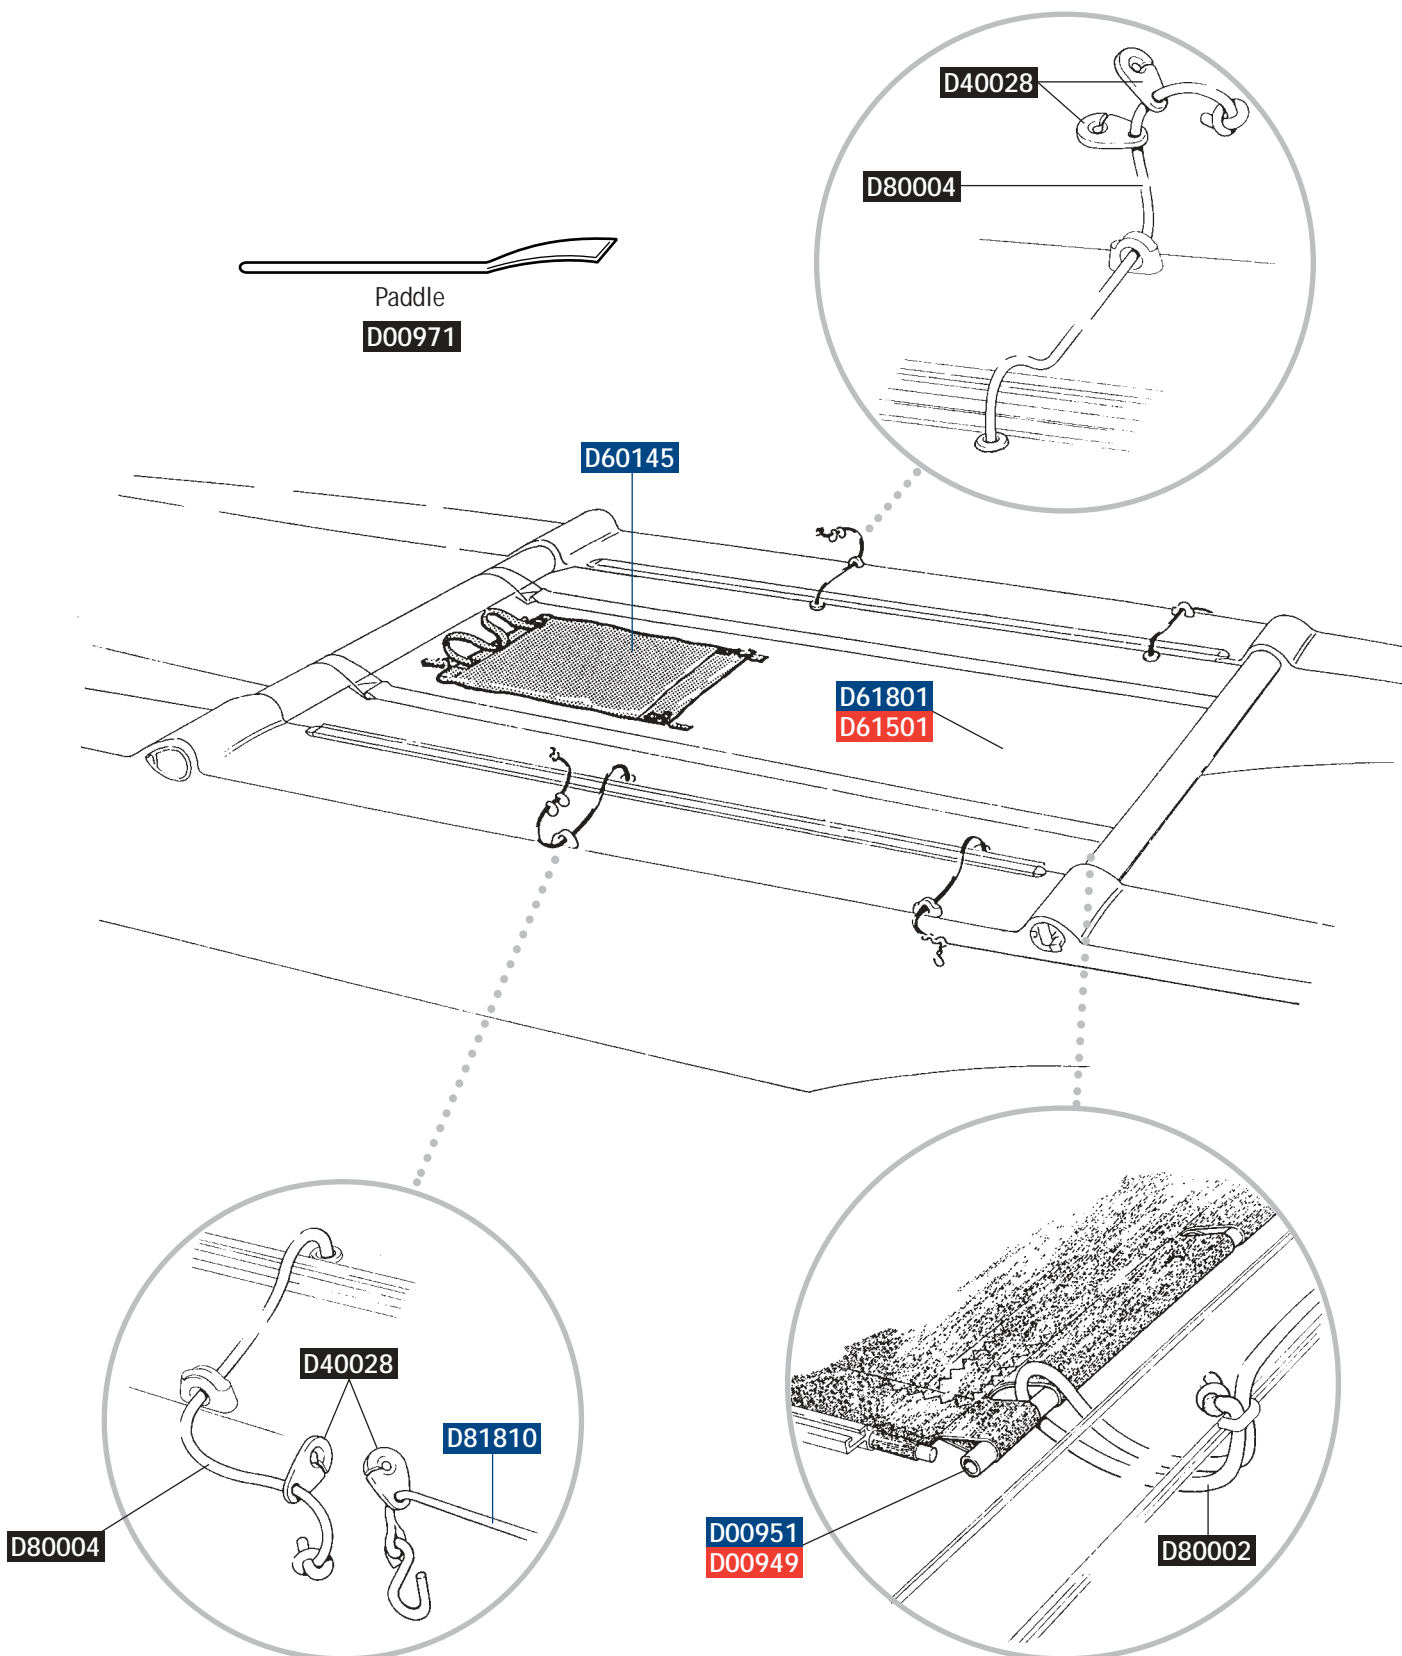

## Beam fittings

# SECTION 3

## Trampoline

KEY

■ for Dart 18 only

■ for Dart 15 only

■ Universal

SECTION

4

Tiller