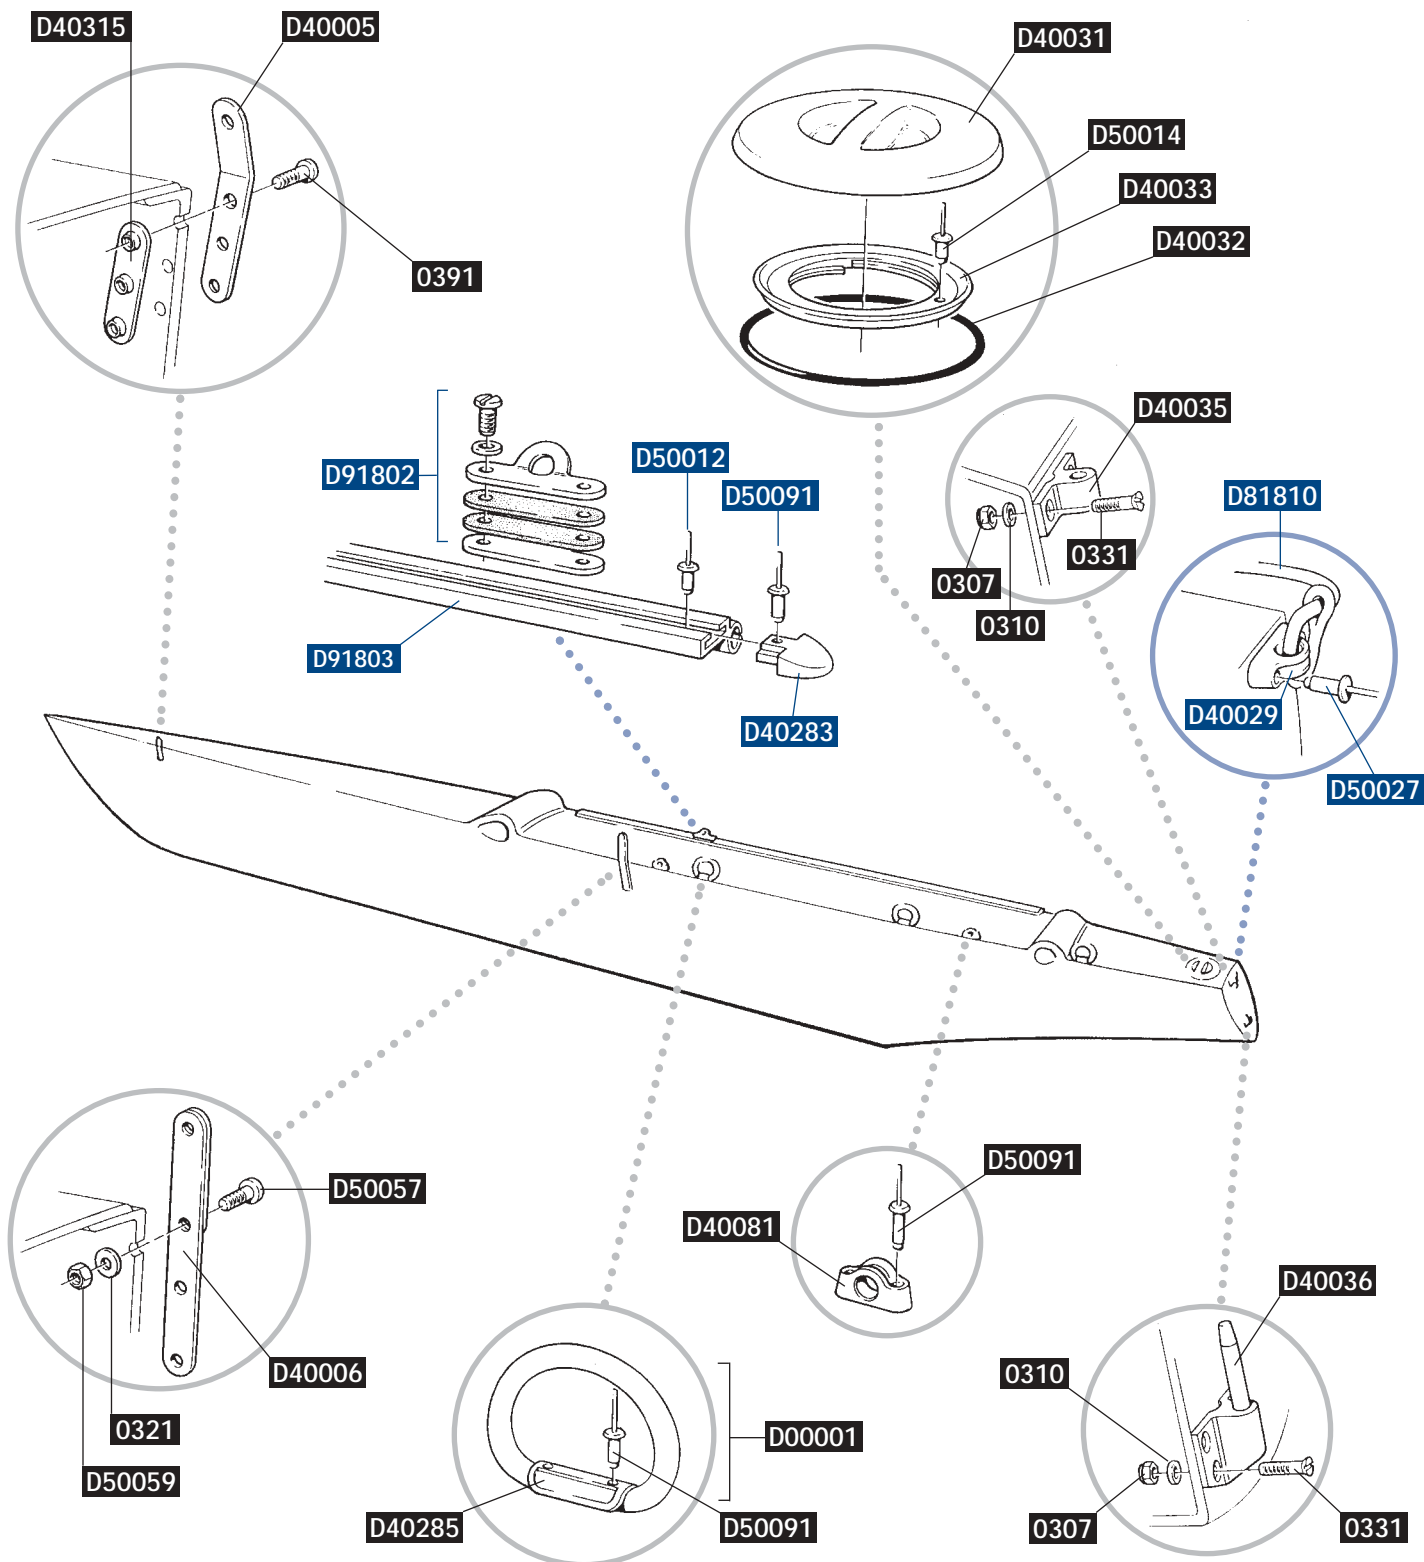

# SECTION 1

## Hull fittings

KEY

■ for Dart 18 only

■ for Dart 15 only

■ Universal

Order online: [www.lasersailing.com](http://www.lasersailing.com)

## Beam fittings