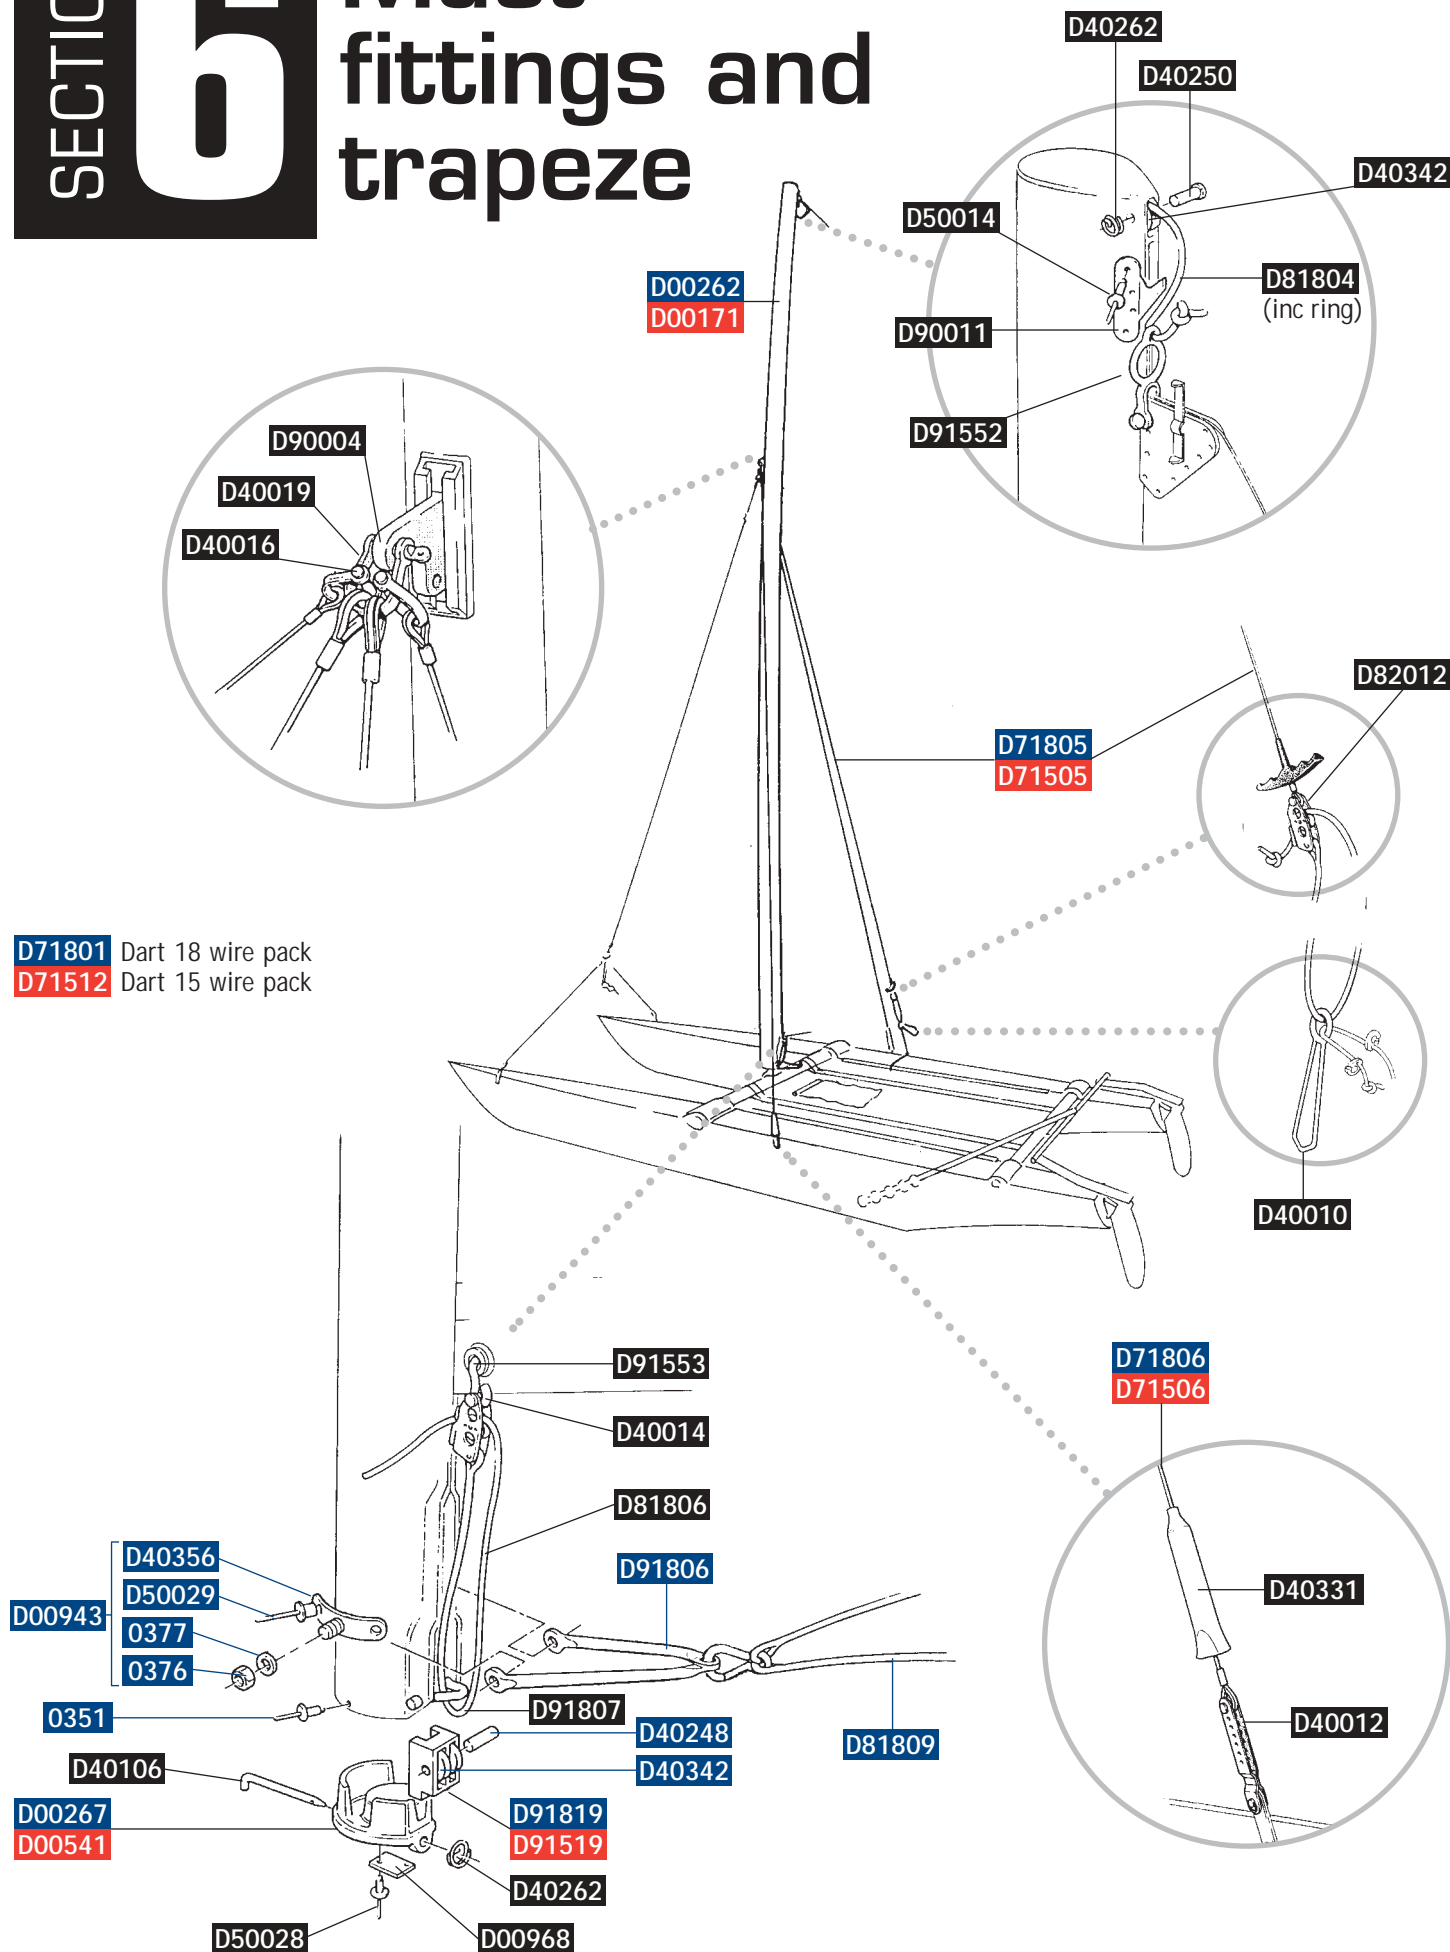

## Rudder stock

### KEY

■ for Dart 18 only

■ for Dart 15 only

■ Universal

# Mast fittings and trapeze