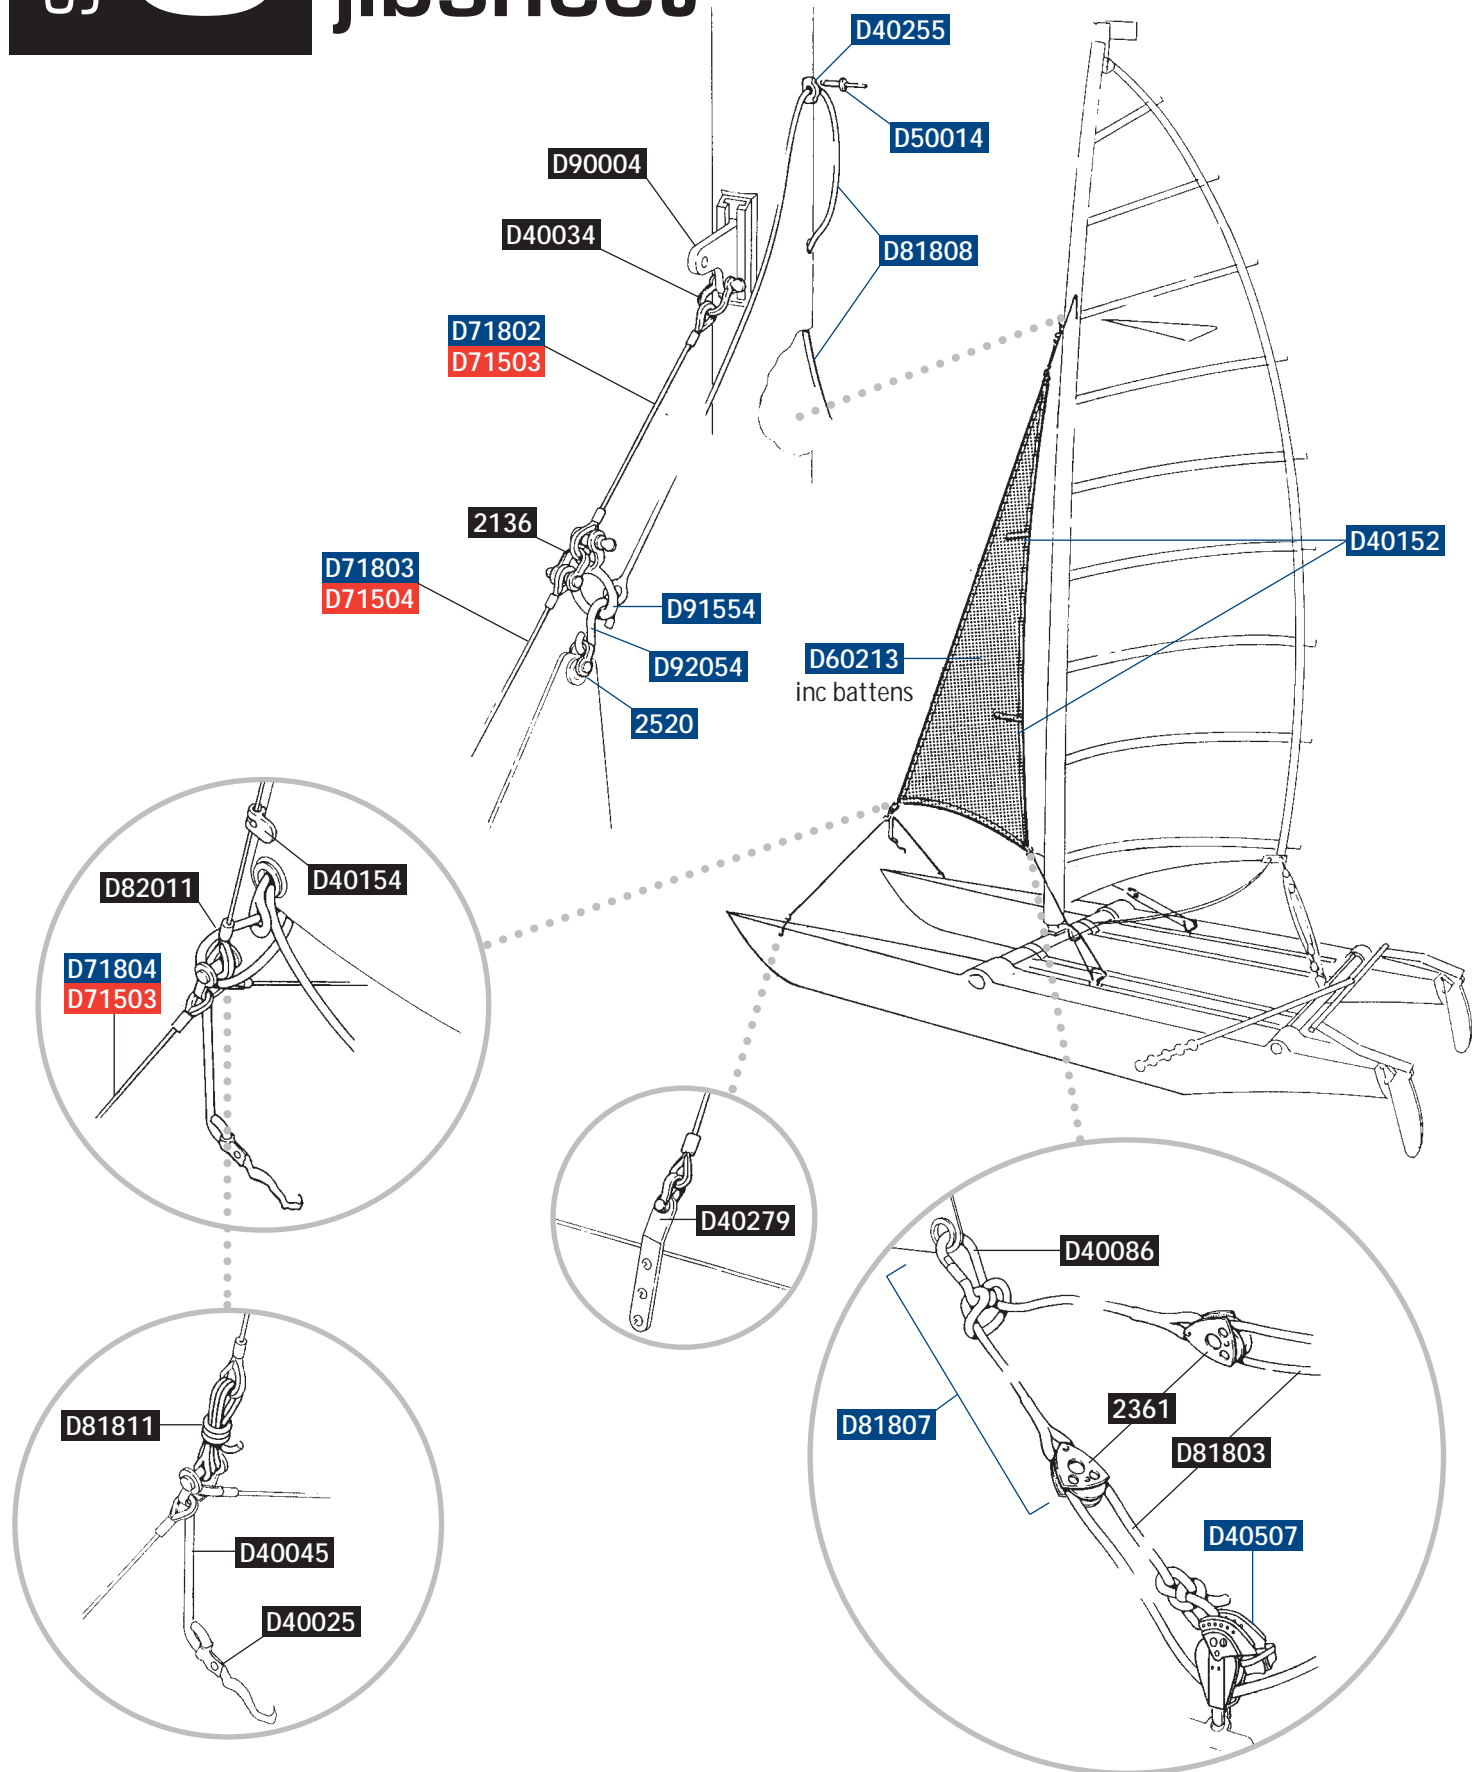

SECTION 8

Jib and jibsheet

KEY

- for Dart 18 only
- for Dart 15 only
- Universal